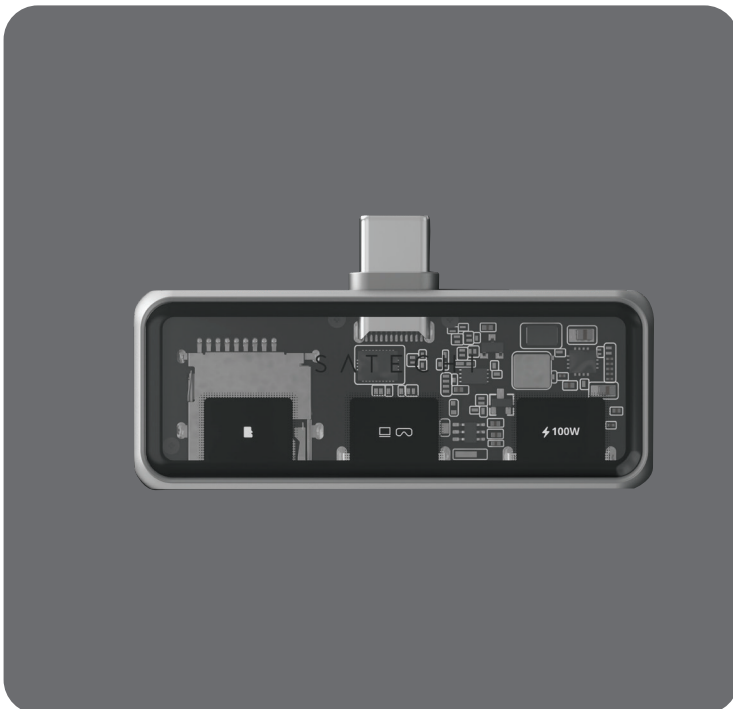

MOBILE XR HUB WITH MICROSD

POWER UP & PLAY ON

Keep your XR glasses powered without draining the battery of your host device with fast, reliable charging. With data transfer speeds up to 10Gbps, professional-grade power delivery up to 100W, and a microSD reader, the Mobile XR Hub with microSD boasts everything you need to take your XR experience to the next level. Compact and lightweight, its sleek, transparent design features impact-resistant tempered glass and an extended USB-C connector for seamless use with devices in cases.

Made in China.

FEATURES

-  Support XR Glasses
-  USB-C PD Port (100W)
-  USB-C Port (10Gbps)
-  MicroSD Reader
-  Compact Design

SPECIFICATIONS

SKU

ST-HXRSDM

UPC

810086362004

COLOR

 Space Gray

PACKAGING

In the Box:

Mobile XR Hub with MicroSD and User Manual

Product Dimensions 61.5 x 23.5 x 88 mm
2.4 x 0.9 x 3.5 in

Package Dimensions 90 x 20 x 140 mm

COMPATIBLE DEVICES